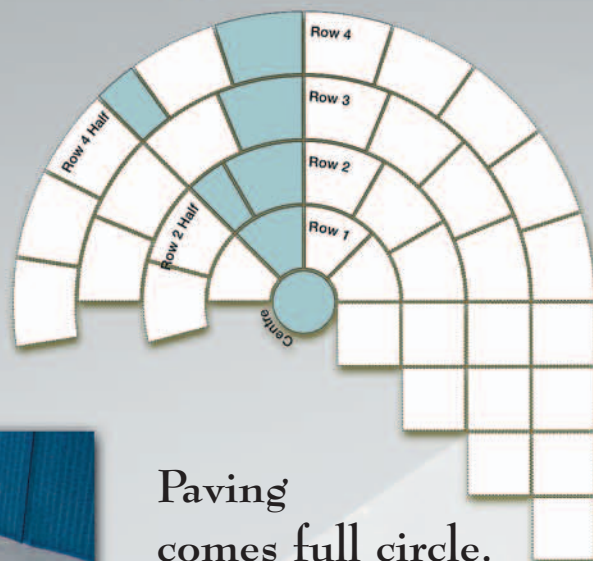

Creative Curve  
Circular Paving System

*Bring Your  
Landscape to Life!*

Millions of exciting new design possibilities from just seven circular paving pieces.

South West Creative Stone's innovative circular paving system will add class and character to any outdoor design.

Creative Curve segments fit perfectly with the rest of our quality paving pieces, making it possible to incorporate curves, winding paths and circular sections in your landscapes.

## Let Your Imagination Run Wild

Our unique circular paving system makes it possible for the first time ever to create perfect winding paths and circular features in your landscape without the headache of having to cut pavers.

## Paving comes full circle.

Our Creative Curve circular paving system is based on a full circle with a diameter of 3600mm composed of just seven unique pieces.

Each of the four rings of circular pavers is 400mm on the straight edge to match our standard rectangular paving range.