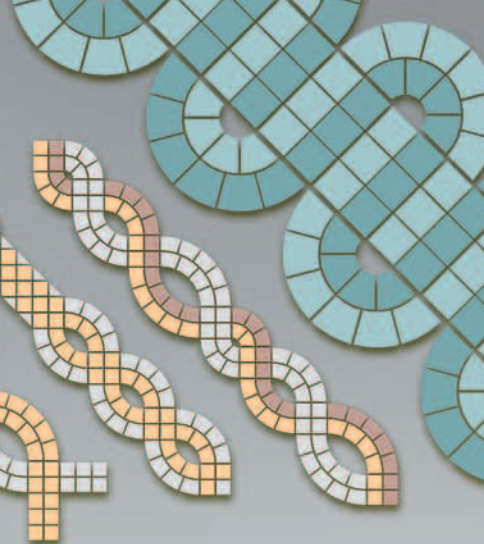

Creative Curve  
Circular Paving System

*Bring Your  
Landscape to Life!*

Millions of exciting new design possibilities from just seven circular paving pieces.

South West Creative Stone's innovative circular paving system will add class and character to any outdoor design.

Creative Curve segments fit perfectly with the rest of our quality paving pieces, making it possible to incorporate curves, winding paths and circular sections in your landscapes.

Creative Curve is available in our full colour range presenting limitless design possibilities.

## Paving comes full circle.

Our Creative Curve circular paving system is based on a full circle with a diameter of 3600mm composed of just seven unique pieces.

Each of the four rings of circular pavers is 400mm on the straight edge to match our standard rectangular paving range.